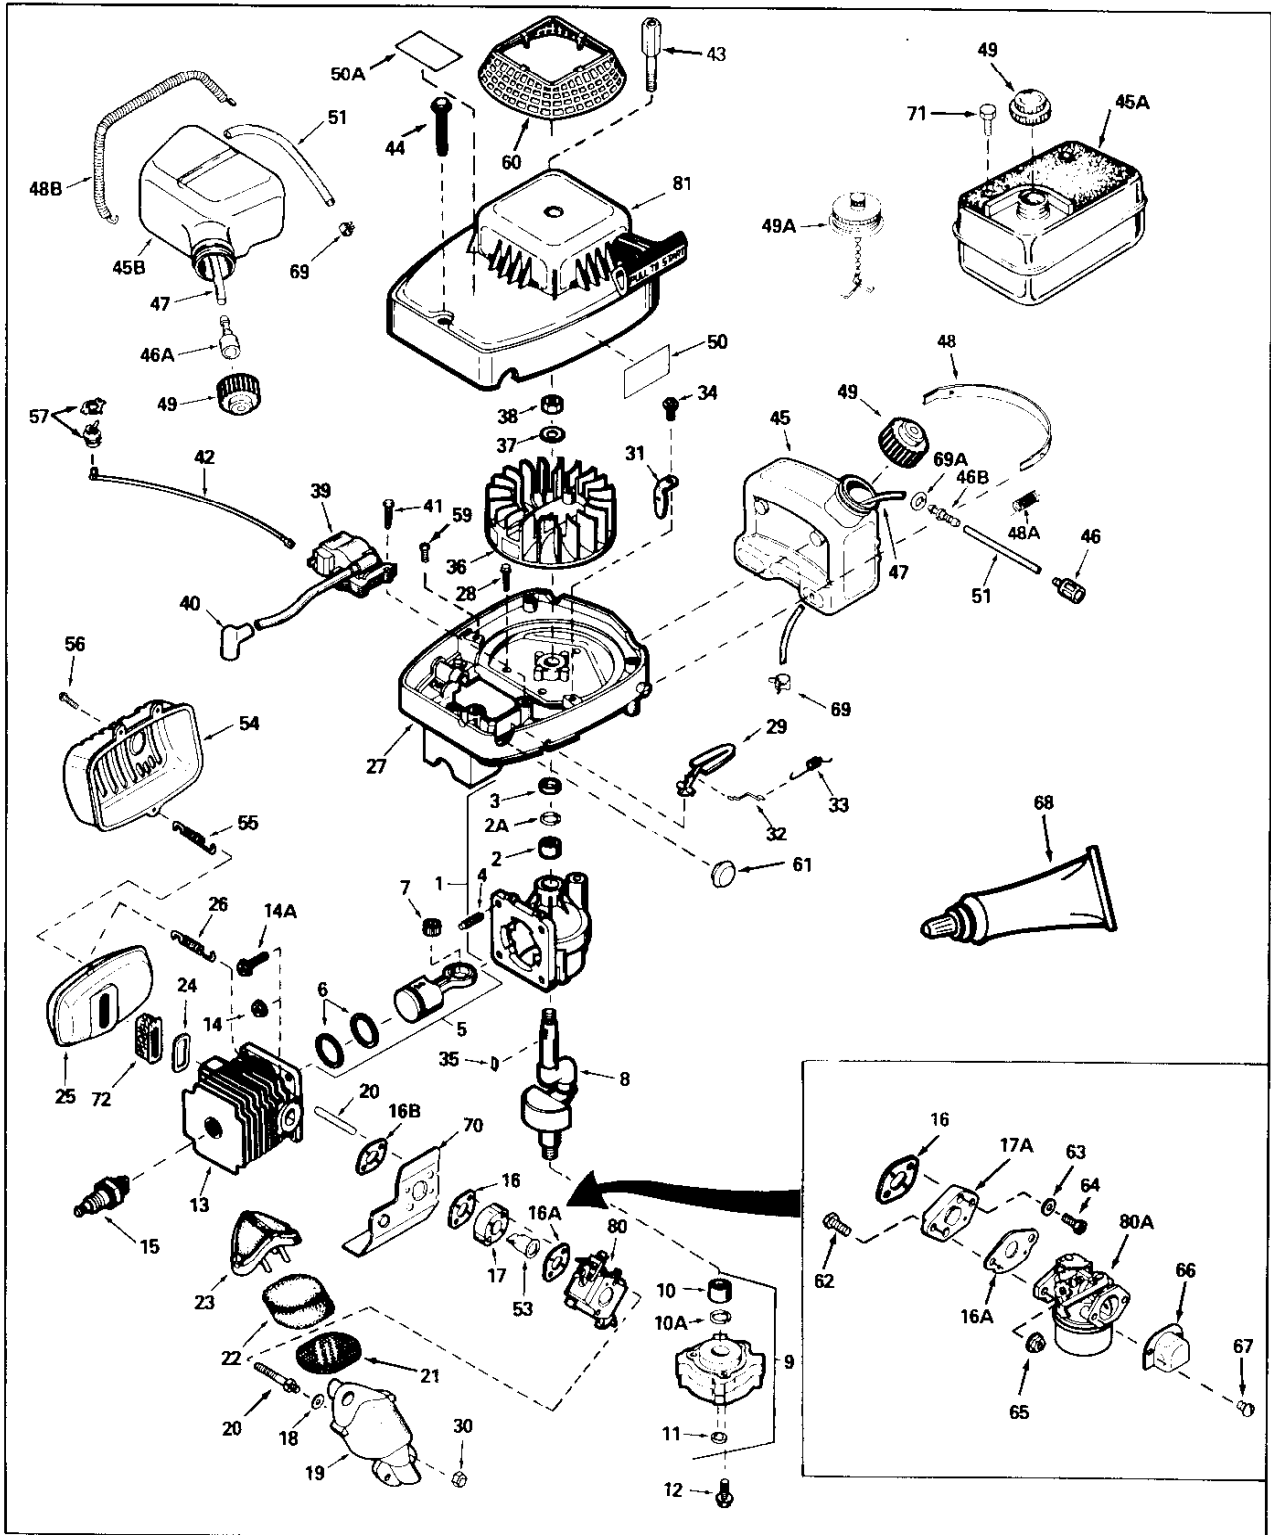

FILE IN:
DIVISION 4
SECTION A
Issued April 1983
Revised March 1987

TECUMSEH PRODUCTS COMPANY

ENGINE AND GEAR SERVICE DIVISION

GRAFTON, WISCONSIN 53024

POWER PRODUCTS "TC200" SERIES

TECUMSEH PRODUCTS COMPANY ENGINE AND GEAR SERVICE DIVISION

GRAFTON, WISCONSIN 53024

FILE IN:
DIVISION 4
SECTION A
Issued April 1983
Revised April 1987

POWER PRODUCTS "TC200" SERIES